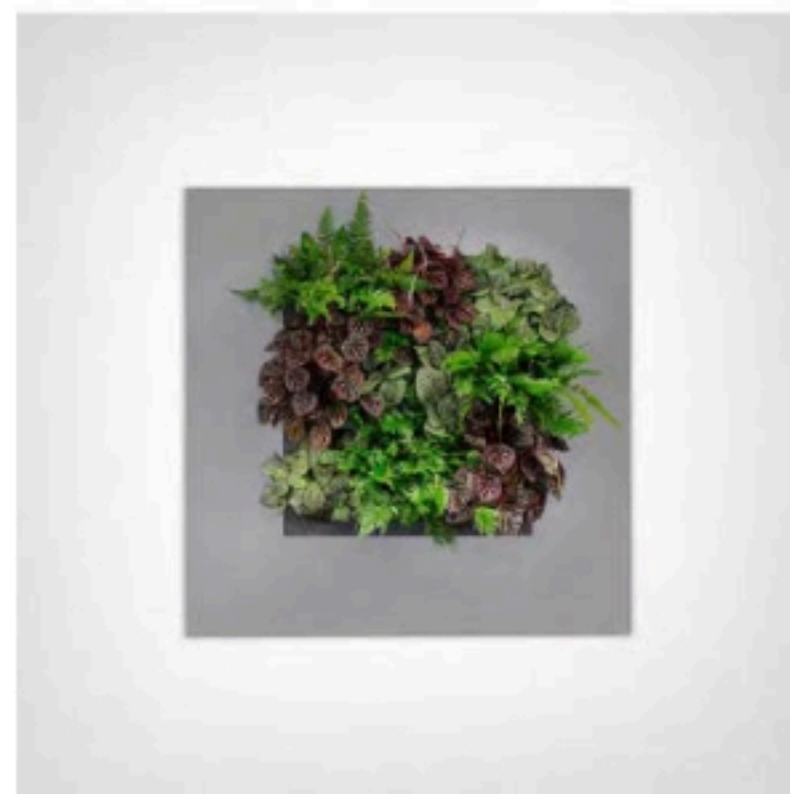

BENEFITS

- Exchangeable cassettes
- Water supply for 4 to 6 weeks
- Integrated watering system
- No electricity or pump required
- Quick and easy installation
- Smart and silent full and empty indicators
- Can be personalised
- Exchangeable frame
- Modern design
- Improves the room's acoustics
- Contributes to a healthy indoor climate through oxygen production and fine-dust capture

LivePicture 1

Size (W x H x D) 72cm x 72cm x 7cm

Number of Cassettes 1

Weight (empty) 12.0 kg

Volume (litre) 14 ltr

Available Colours

Silver Grey Anthracite