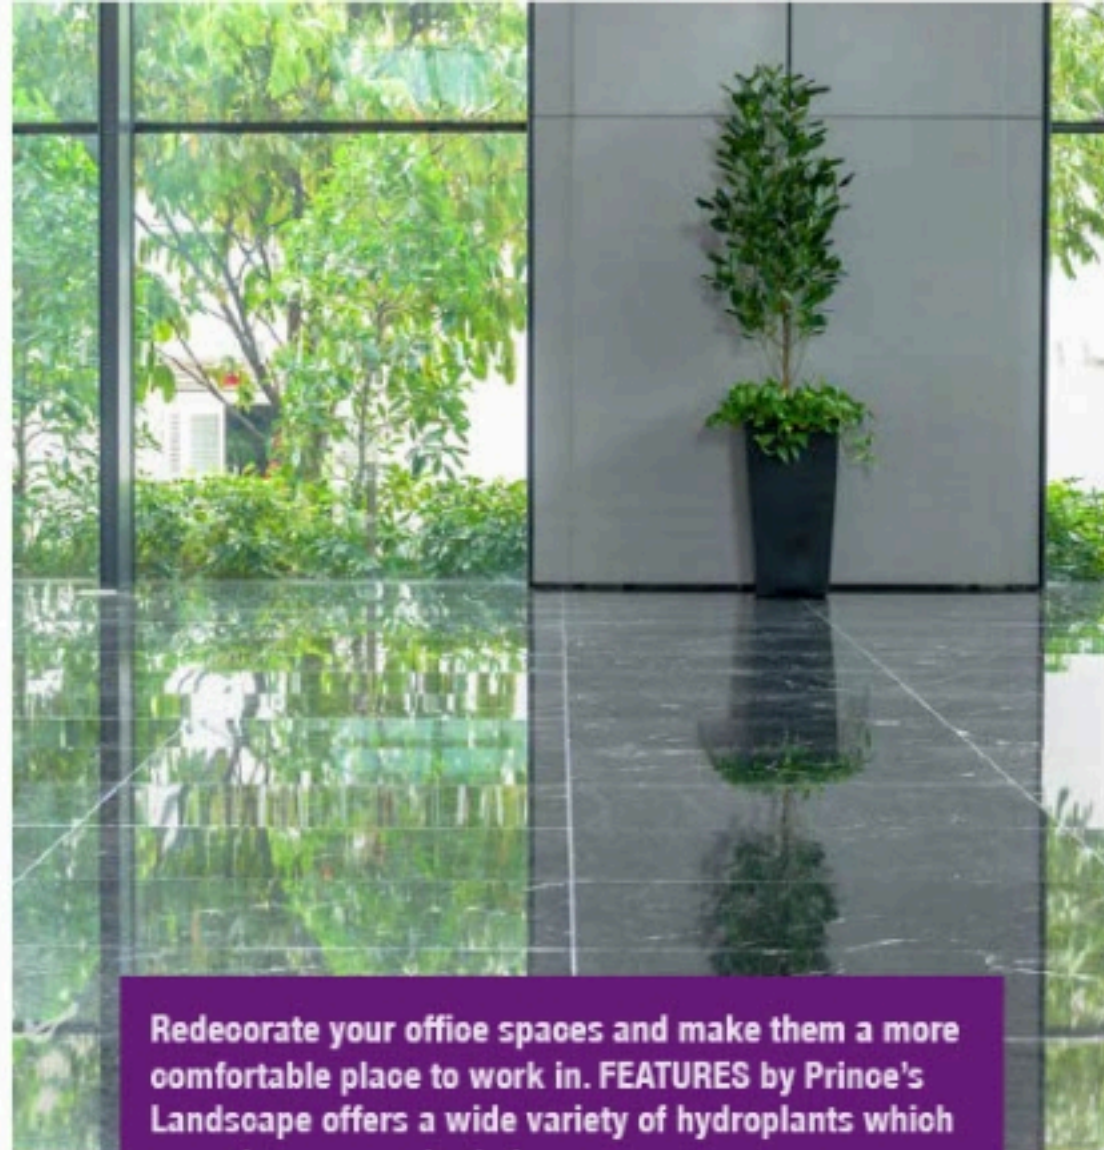

CORPORATE PROFILE

One of the oldest nurseries in Singapore, Prince's has 50 years experience in the industry. Started out humbly as a flower shop, Prince's has evolved into a full-fledge landscape design and installation specialist.

Presently blessed with 2 nurseries and a headcount of more than 400 professionals, horticulturists, designers, engineers, florists and support staff, Prince's success is attributable to this dedicated and qualified team which also undergoes a rigorous training and development program, allowing us to be uniquely customer- and product-oriented at the same time.

At the international front, our global connections ensure that Prince's meets the needs of our customers. Strategic alliances with Europe, Australasia and Asia have been a boon to our service-oriented culture.

With success comes responsibilities. Our company believes firmly in CSR and we are a conscious participant in environmental conservation as well as an active institution for the disabled, reformed and older workforce.