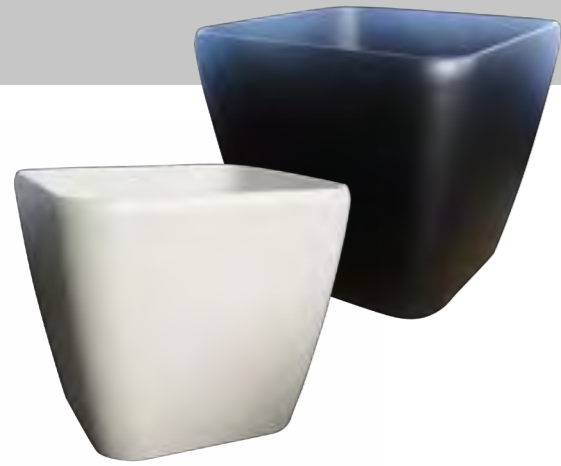

S3636

Description

Suitable for indoor plants; Fibre plastic; Imported

Dimensions

36cm (L) x 36cm (W) x 36cm (H)