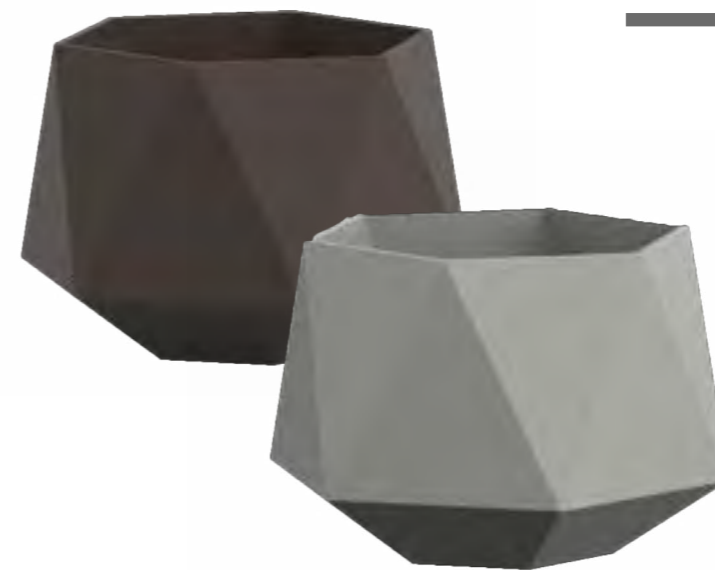

Symmetria 1270

Description

Matte Finish Plant Pot

Dimensions

600 mm(L) x 520 mm(W) x 400 mm(H)

Available Colours