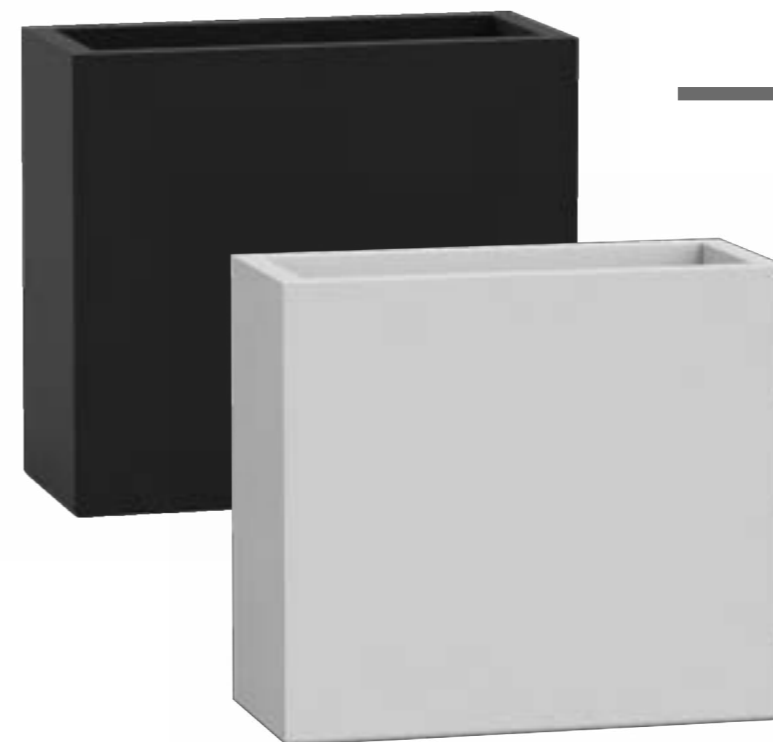

Available Colours

Striata 5600

Description
Matte Mettalic Plant Pot

Dimensions
660 mm(L) x 660 mm(W) x 800 mm(H)

Available Colours

Divinum 8990

Description
Matte Finish Plant Pot

Dimensions
910 mm(L) x 410 mm(W) x 810 mm(H)