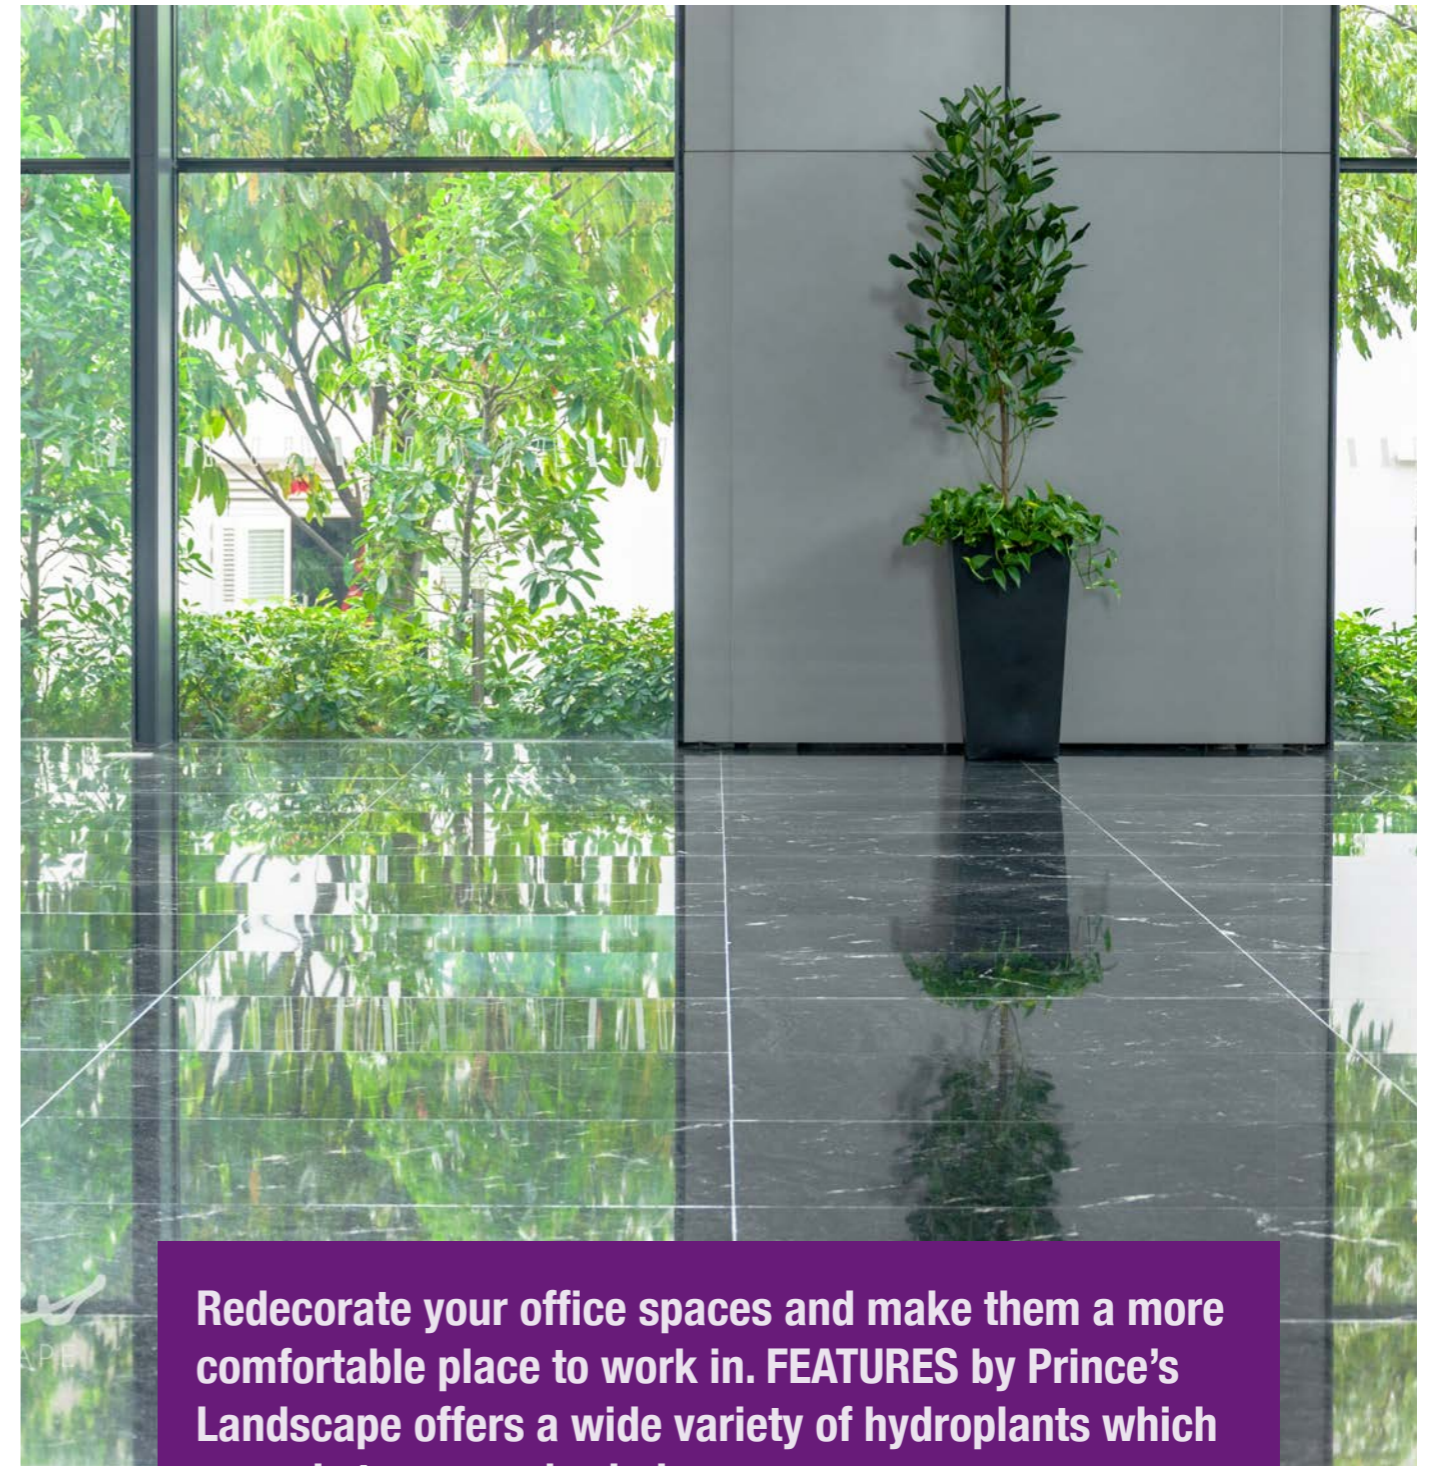

CORPORATE PROFILE

One of the oldest nurseries in Singapore, Prince's has 50 years experience in the industry. Started out humbly as a flower shop, Prince's has evolved into a full-fledge landscape design and installation specialist.

Presently blessed with 2 nurseries and a headcount of more than 400 professionals, horticulturists, designers, engineers, florists and support staff, Prince's success is attributable to this dedicated and qualified team which also undergoes a rigorous training and development program, allowing us to be uniquely customer- and product-oriented at the same time.

At the international front, our global connections ensure that Prince's meets the needs of our customers. Strategic alliances with Europe, Australasia and Asia have been a boon to our service-oriented culture.

With success comes responsibilities. Our company believes firmly in CSR and we are a conscious participant in environmental conservation as well as an active institution for the disabled, reformed and older workforce.