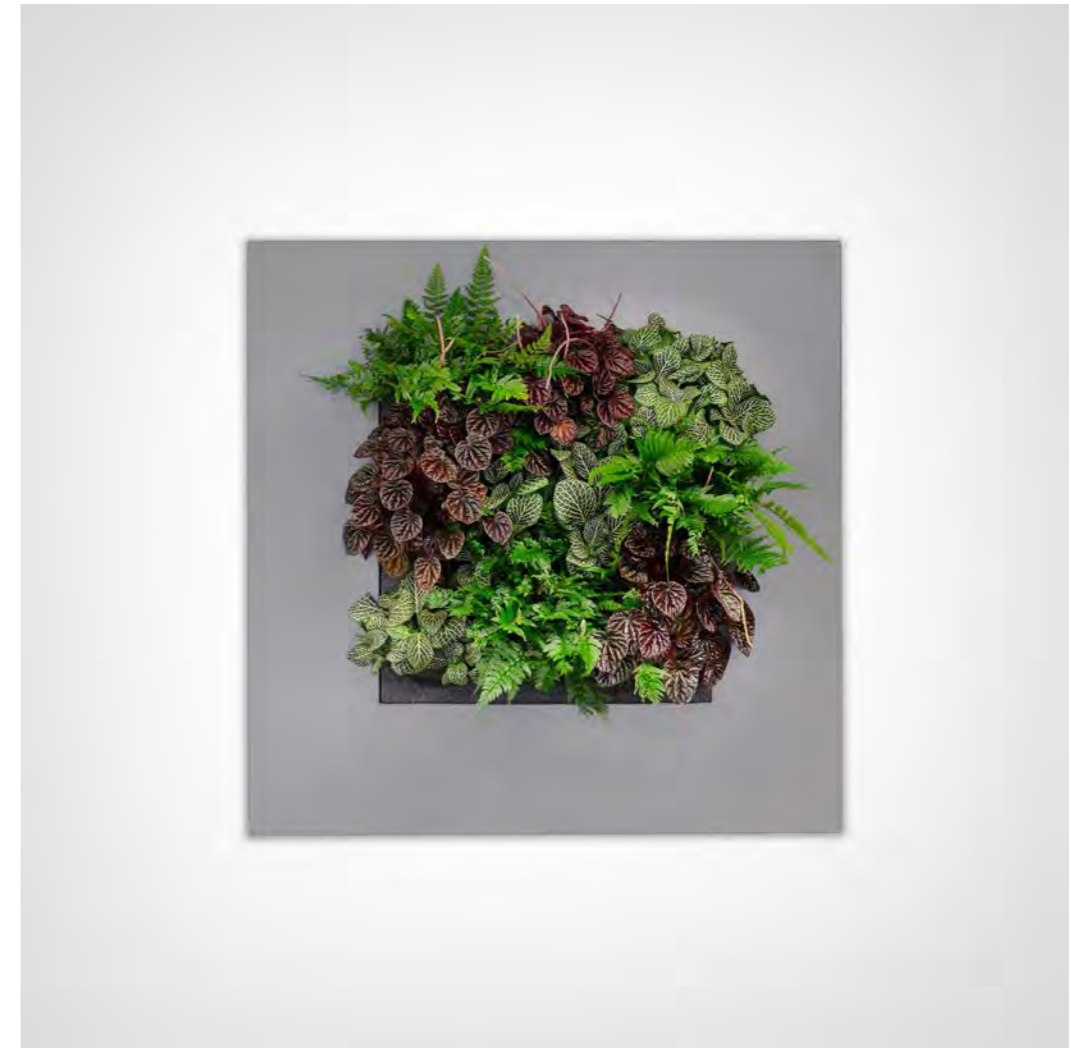

LivePicture 1

Size (W x H x D) 72cm x 72cm x 7cm

Number of Cassettes 1

Weight (empty) 12.0 kg

Volume (litre) 14 ltr

Available Colours

Silver Grey Anthracite