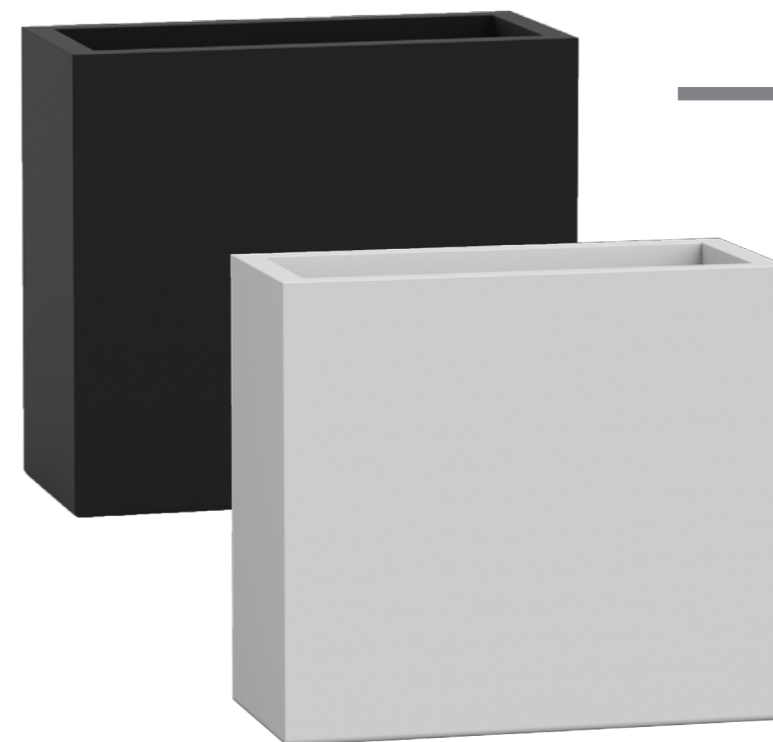

Available Colours

Striata 5600

Description
Matte Mettalic Plant Pot

Dimensions
660 mm(L) x 660 mm(W) x 800 mm(H)

Available Colours

Divinum 8990

Description
Matte Finish Plant Pot

Dimensions
910 mm(L) x 410 mm(W) x 810 mm(H)