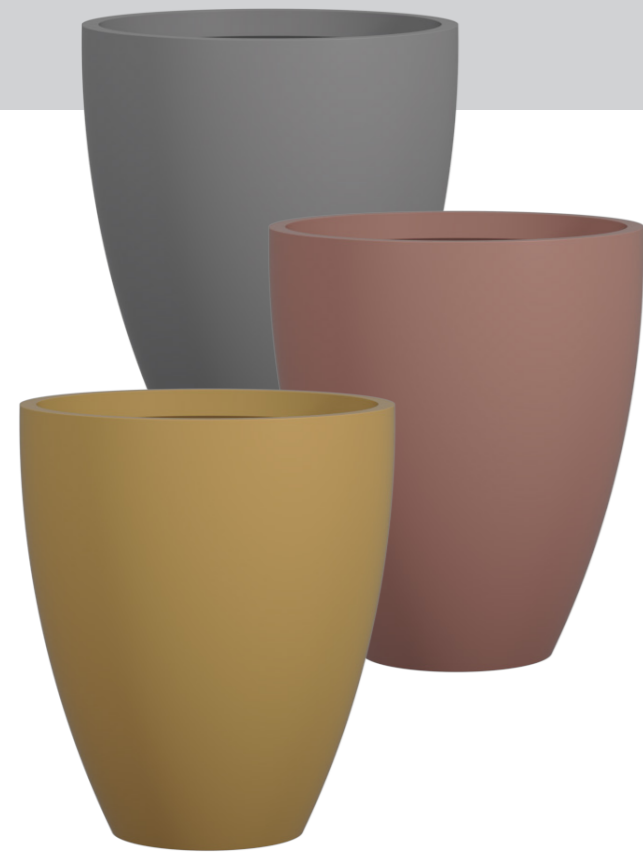

Rotunda 5205

Description

Round metallic planter with a tapered base

Dimensions

680 mm(L) x 680 mm(W) x 790 mm(H)