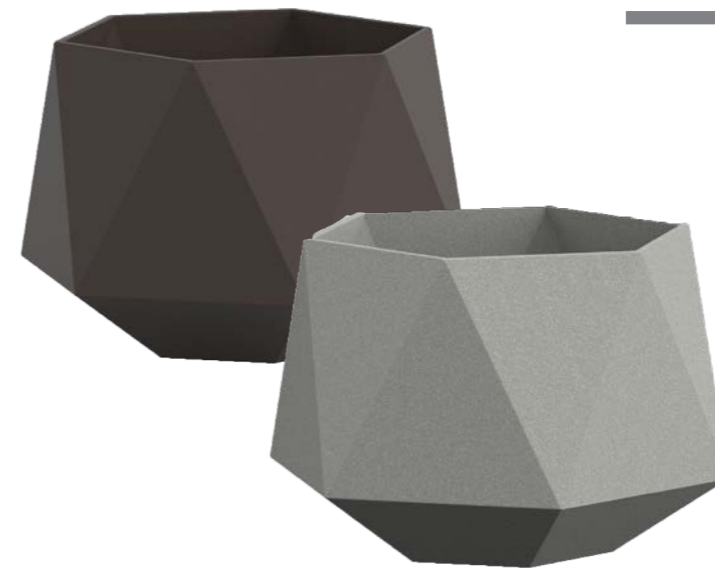

Symmetria 1270

Description

Matte Finish Plant Pot

Dimensions

600 mm(L) x 520 mm(W) x 400 mm(H)

Available Colours